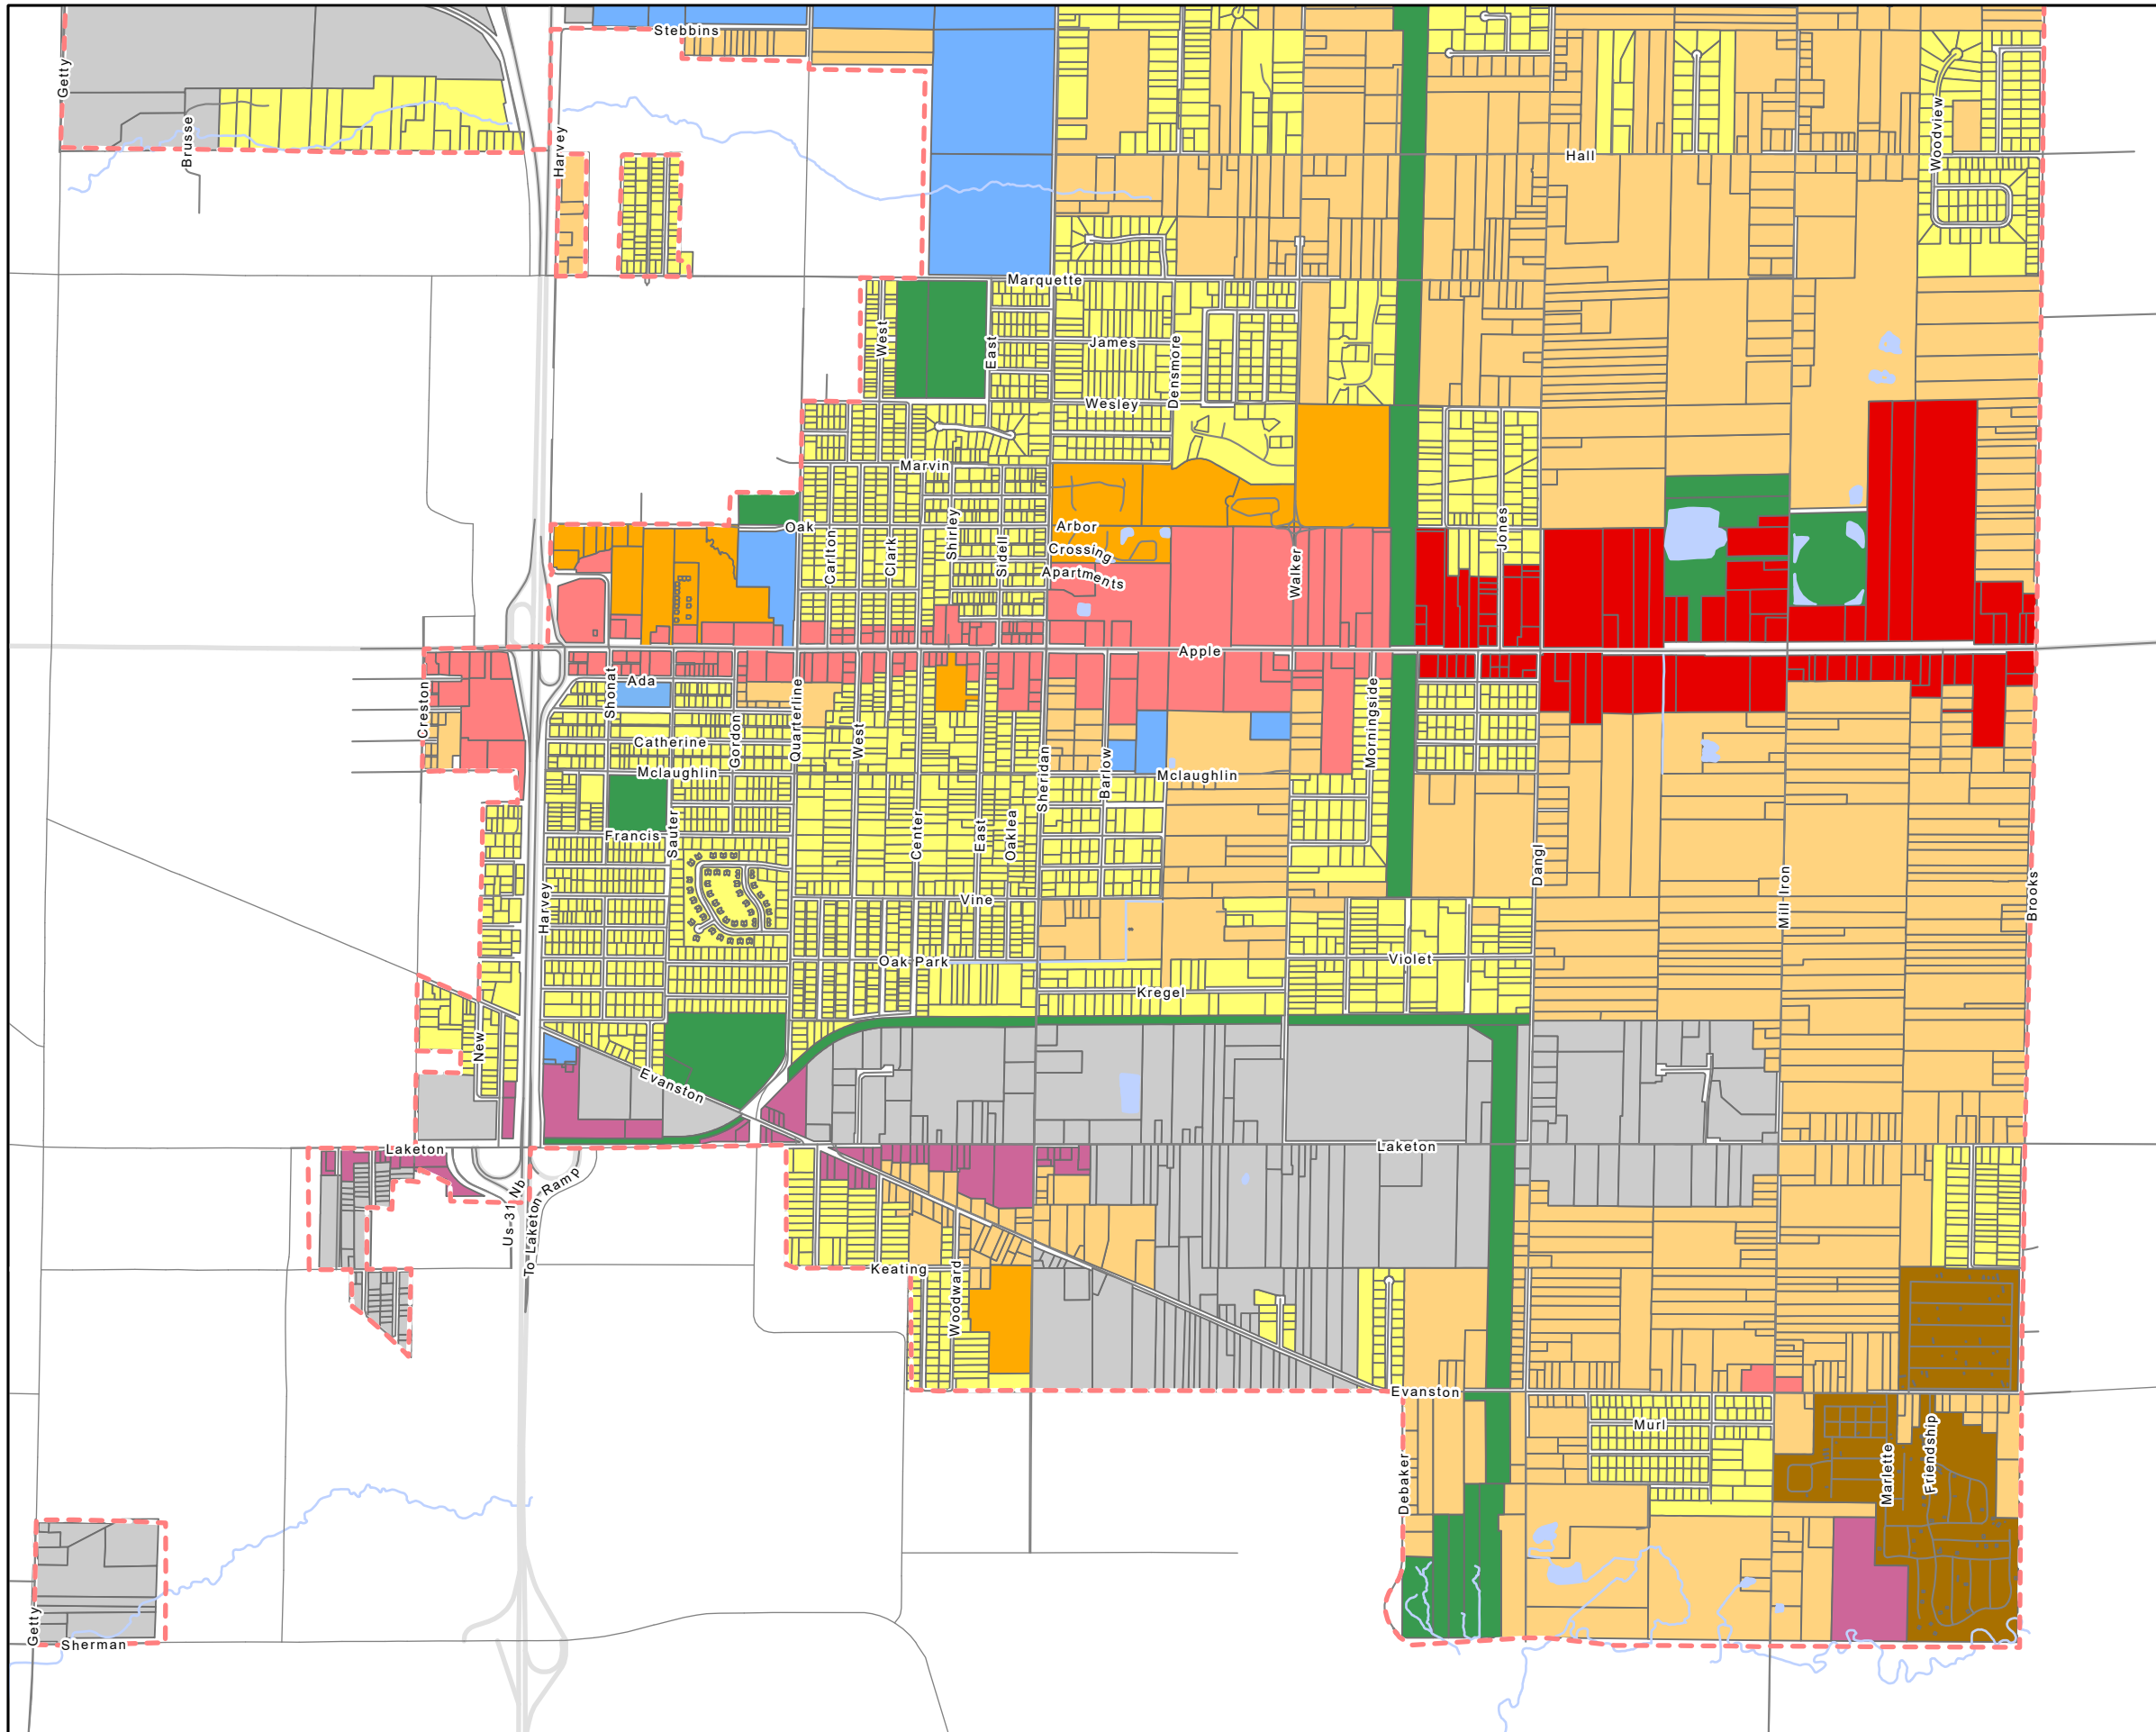

MAP 2

# Future Land Use

Muskegon Charter Township, Muskegon County, MI

**LEGEND**

- R-EX Residential Existing Density
- MDR Medium Density Residential
- HDR High Density Residential
- MH Manufactured Housing
- NC Neighborhood Commercial
- C-I Commercial-Industrial
- GC General Commercial
- I Industrial
- NP Natural Preservation/Parks
- PE Public/Educational
- Township Boundary

Basemap Source: Michigan Center for Geographic Information v. 17a. Data Source: Muskegon County 2021. McKenna 2021.

ADOPTED  
September 6, 2022